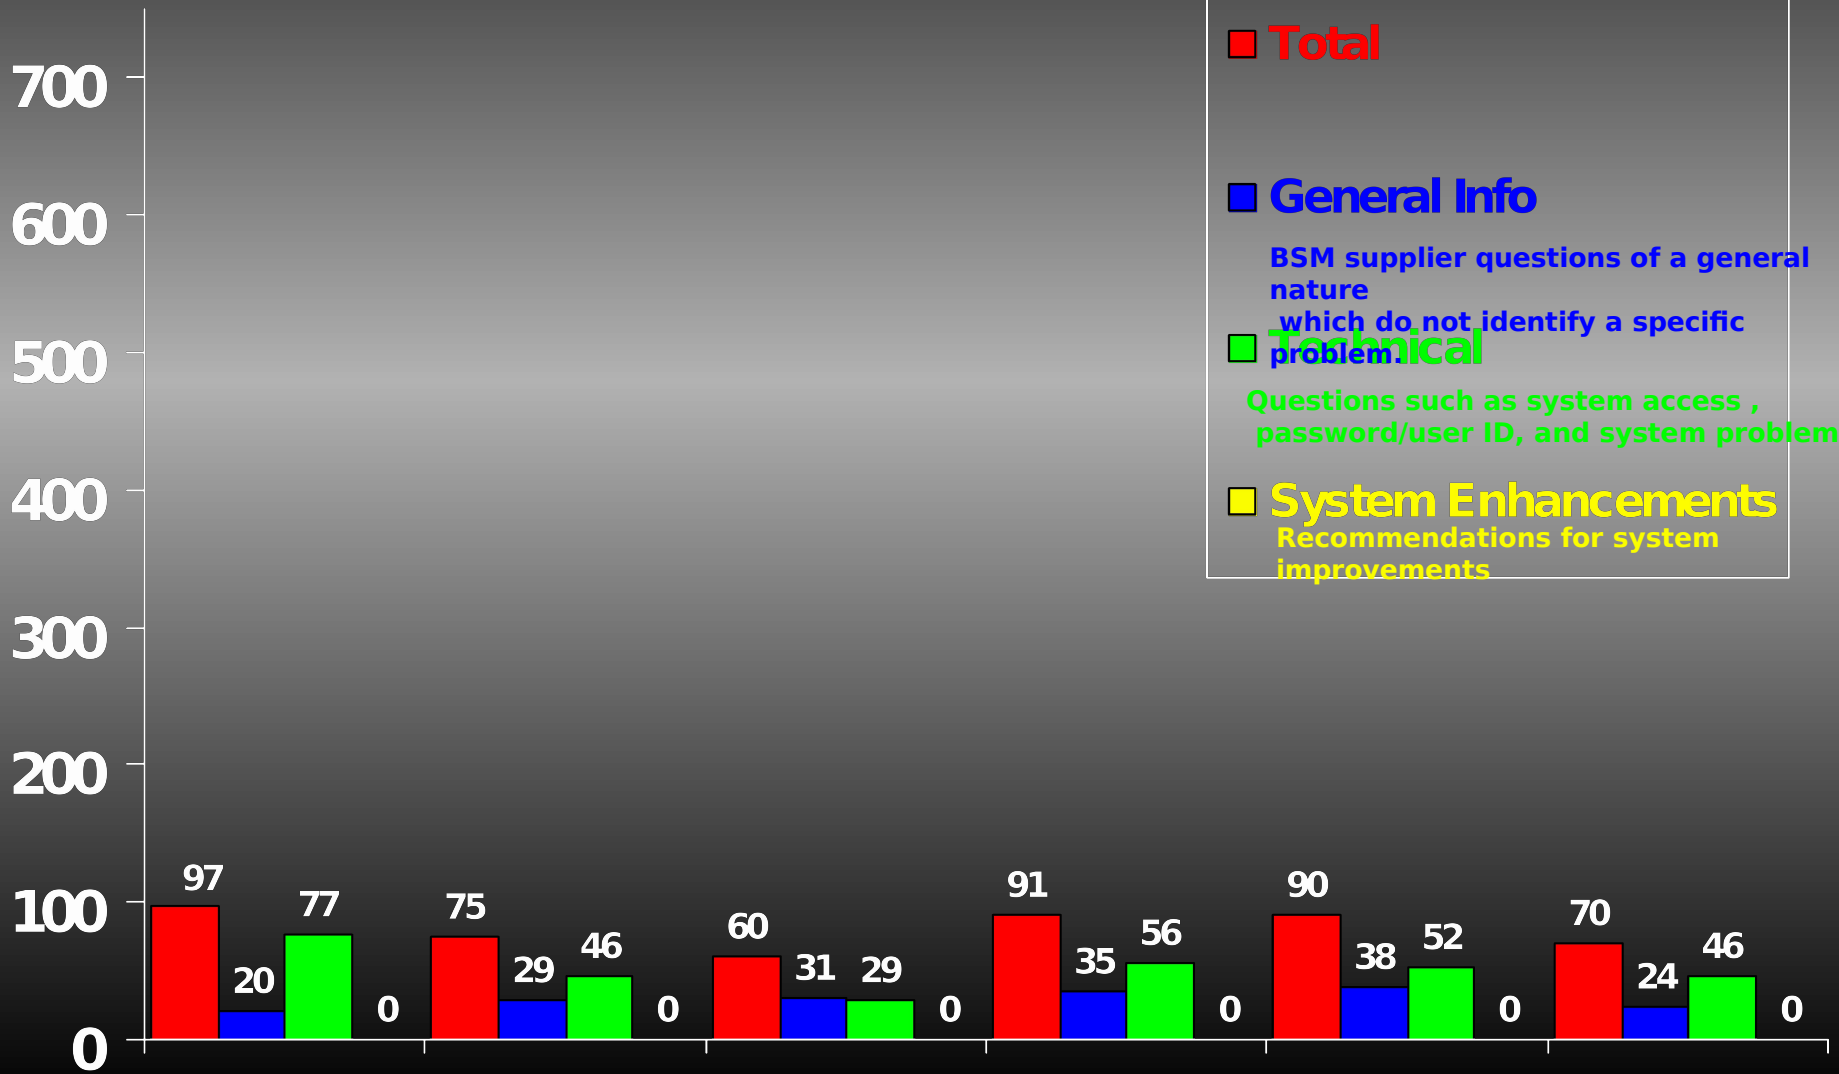

SRweb RELATED CONTACTS

As of 22 Apr 04

CONTACTS

SRweb RELATED CONTACTS

WEEK OF 16-22 Apr 04

SRweb ISSUES

Average Resolution Time
16-22 Apr 04

GOAL: LESS THAN 48 HOURS

SRweb ISSUES

Average Resolution Time (Trend)

GOAL: LESS THAN 48 HOURS

AGED SRweb REMEDY ISSUES

TECHNICAL ISSUES NOT RESOLVED WITHIN 48 HOUR
SUSPENSE

AS OF 16-22 Apr 04